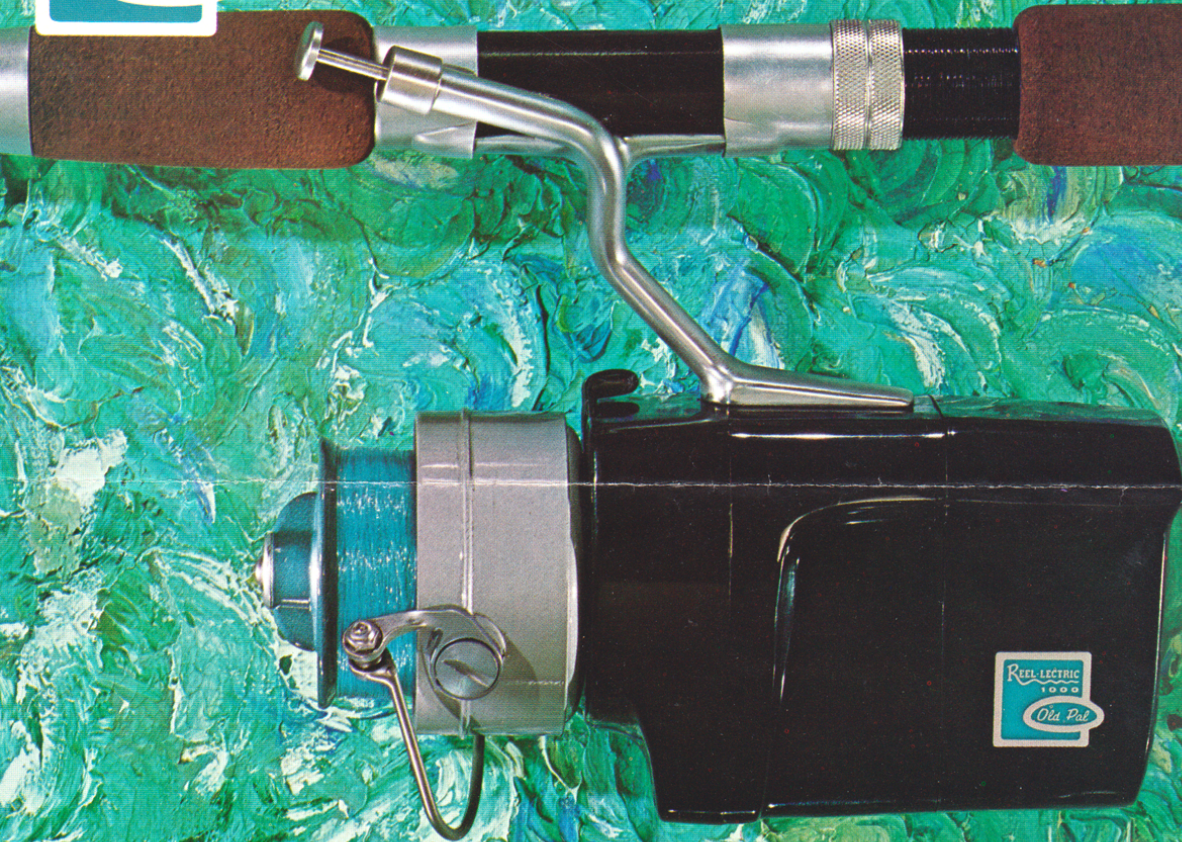

REEL-LECTRIC  
1000

Old Pal

## New concept in spin fishing

The revolutionary Old Pal REEL-LECTRIC is a precision-made, electric spinning reel designed for the discriminating sportsman. It is the culmination of years of work by top fishermen and modern electronic engineers. REEL-LECTRIC provides smoothness, power and a range of speeds exceeding equivalent hand-cranked spinning reels.

The rechargeable Power-Pac contains two nickel-cadmium energy cells which supply power for a full day's fishing by the average angler. A thumb-control button instantly gives a range of three lure retrieves from slow to high-speed. The positive anti-reverse can be activated without changing hands. An angler can actually spin fish with the REEL-LECTRIC by using only one hand, and it doesn't matter if he is right or left-handed!

## Quality engineered for years of service

- Power-Pac can be easily attached or replaced in seconds
- Sculptured design in guaranteed unbreakable space age material—General Electric Lexan®
- Three-speed variable retrieve—top speed exceeds 1:5 ratio hand reels; more powerful than 1:3 ratio hand reels
- Lifetime tungsten carbide line roller
- Stainless steel full bail
- Self-lubricating bearings
- Ball bearing on mainshaft for smooth lifetime operation
- Du Pont Delrin® gears
- Permanent magnet high-torque motor
- Helical gear drive for quiet operation and high strength
- Salt water proof finish
- Weighs only 26½ ounces